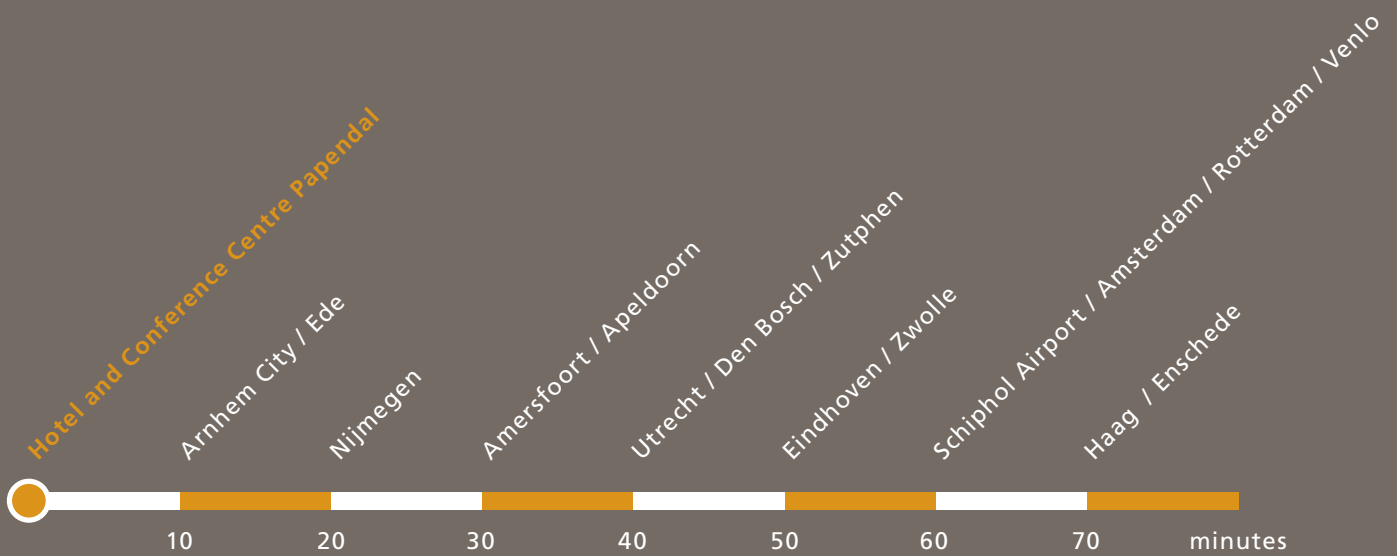

# Travel time says more

Located in the very heart of the Netherlands, Papendal is surprisingly close by if you look at the travel times. From the major cities like Amsterdam, Rotterdam and Eindhoven, Papendal is less than an hour's drive. Convenient location and free parking at the door ensure a perfect start.